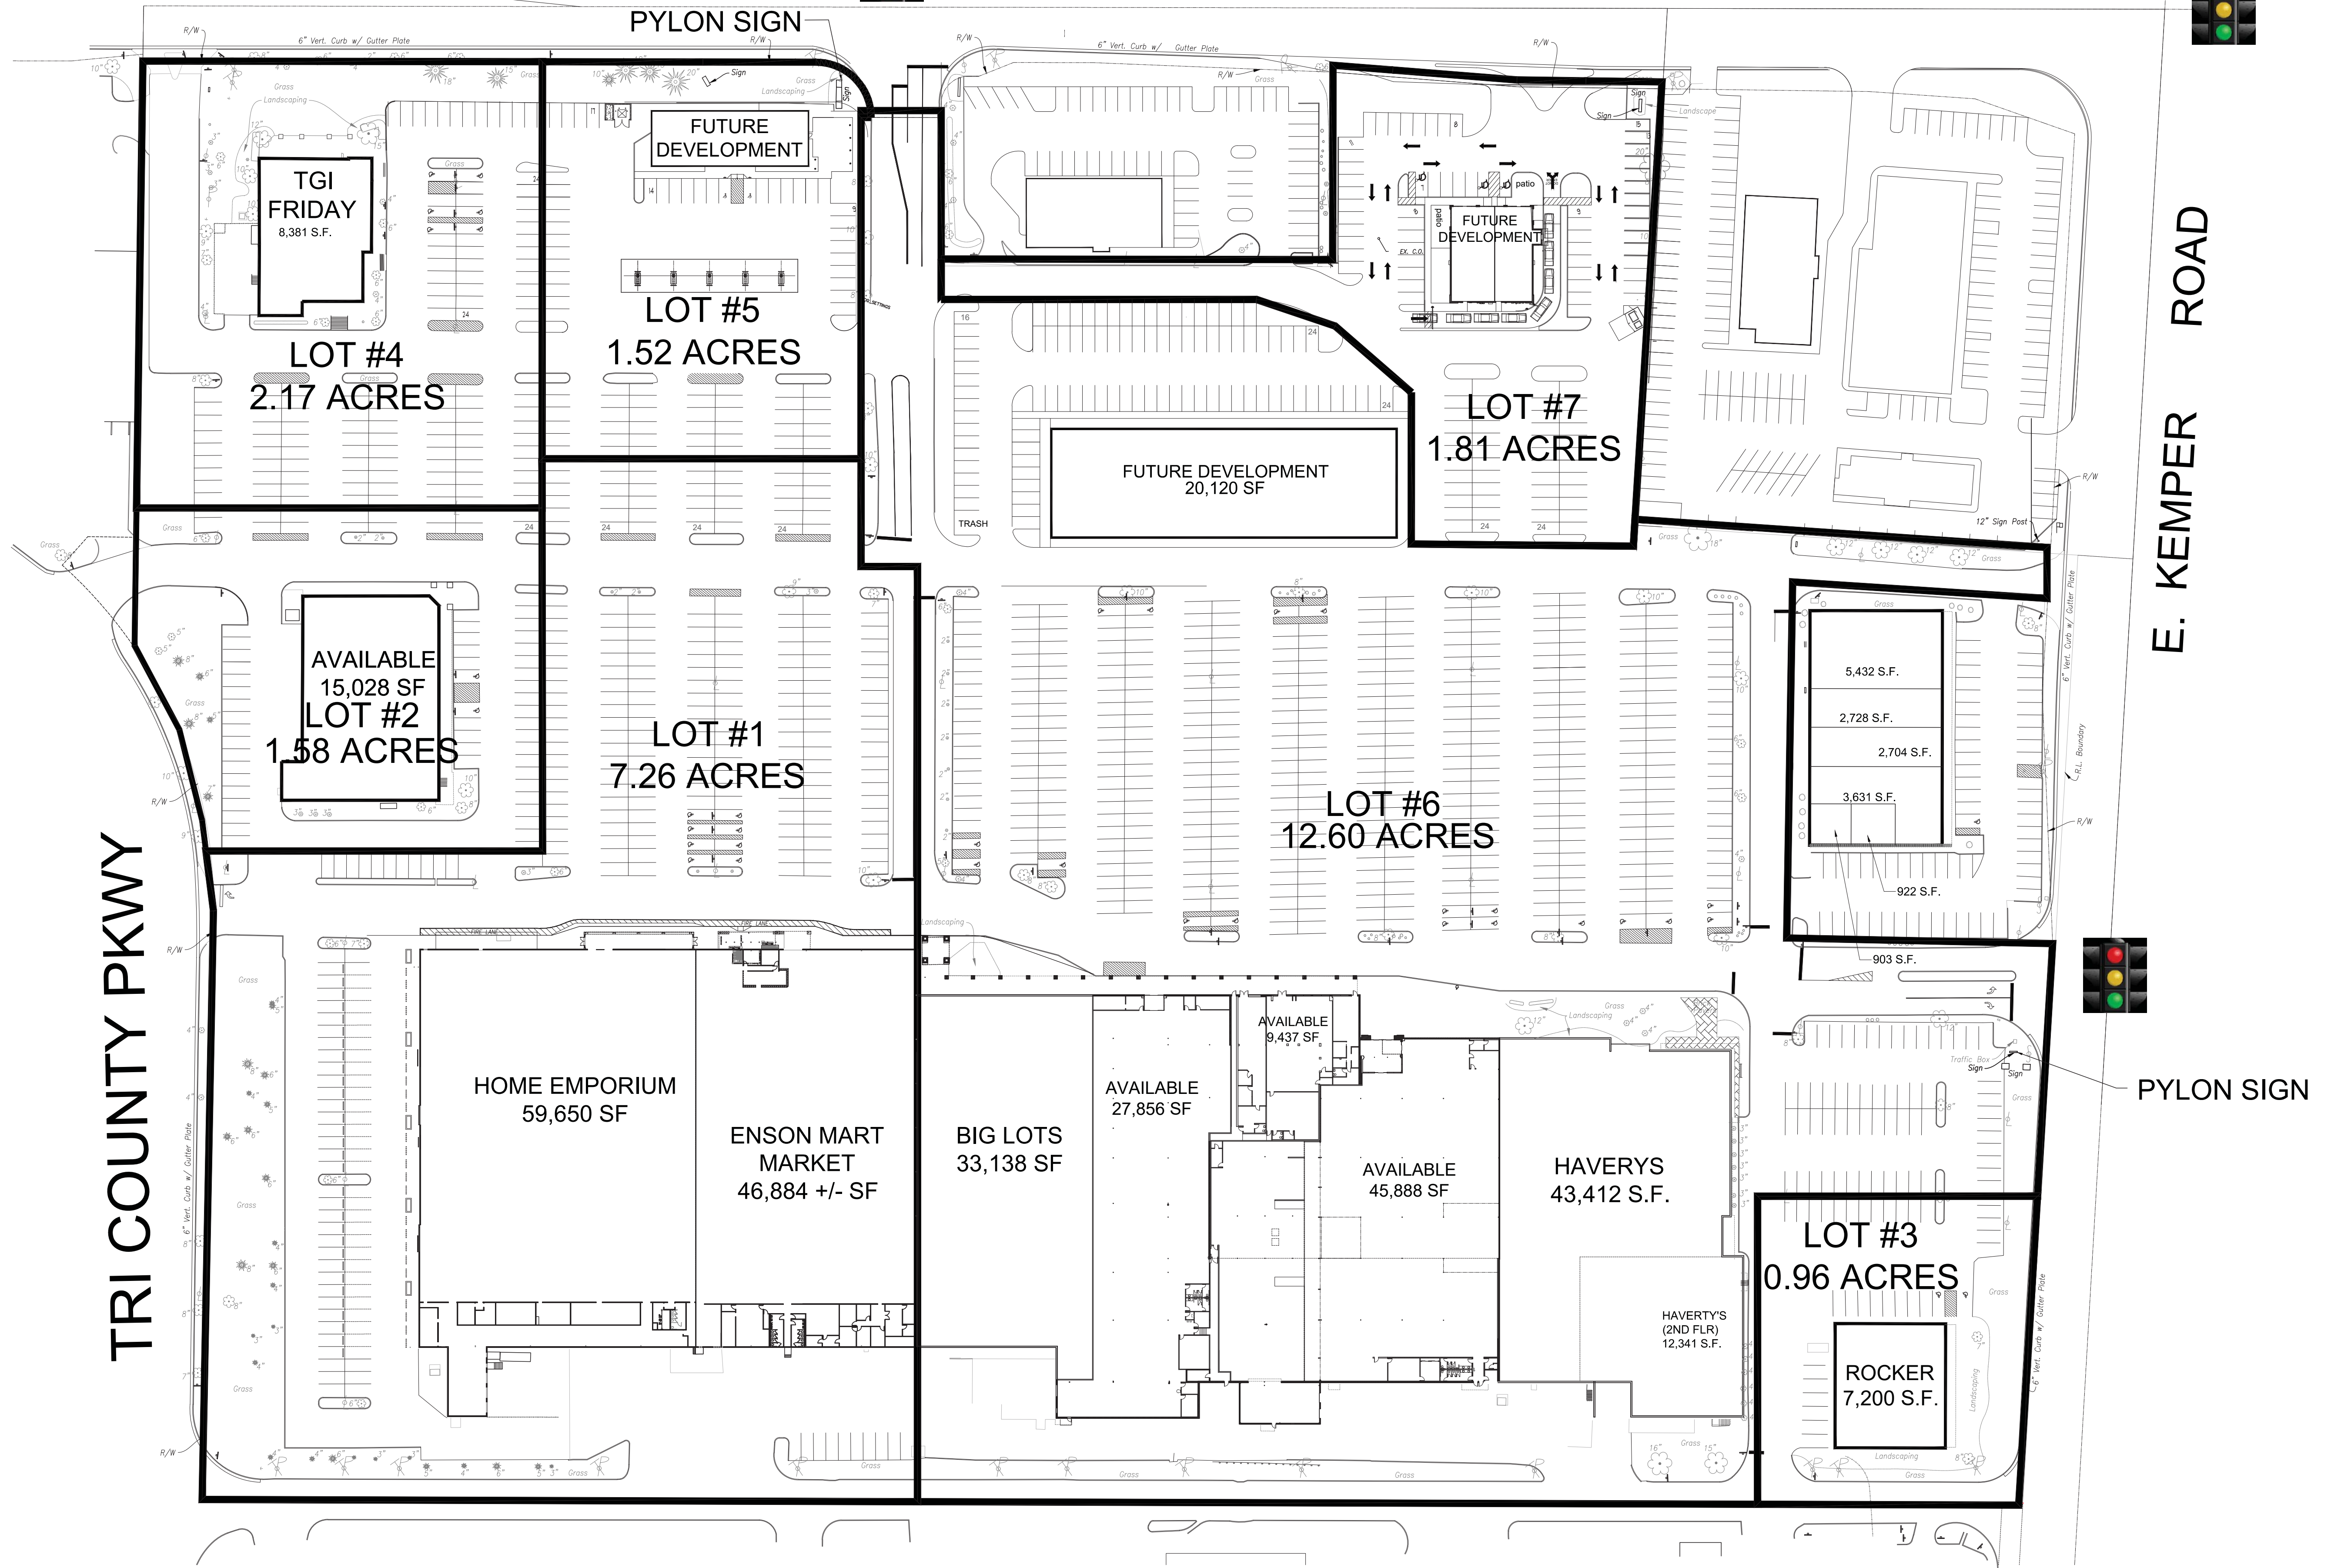

PRINCETON PIKE

TRI COUNTY PKWY

E. KEMPER ROAD

CASSINELLI SQUARE

SPRINGDALE, OHIO

TERRA FIRMA Associates
(513) 248-5644 | info@TerraFirmaAssociates.net